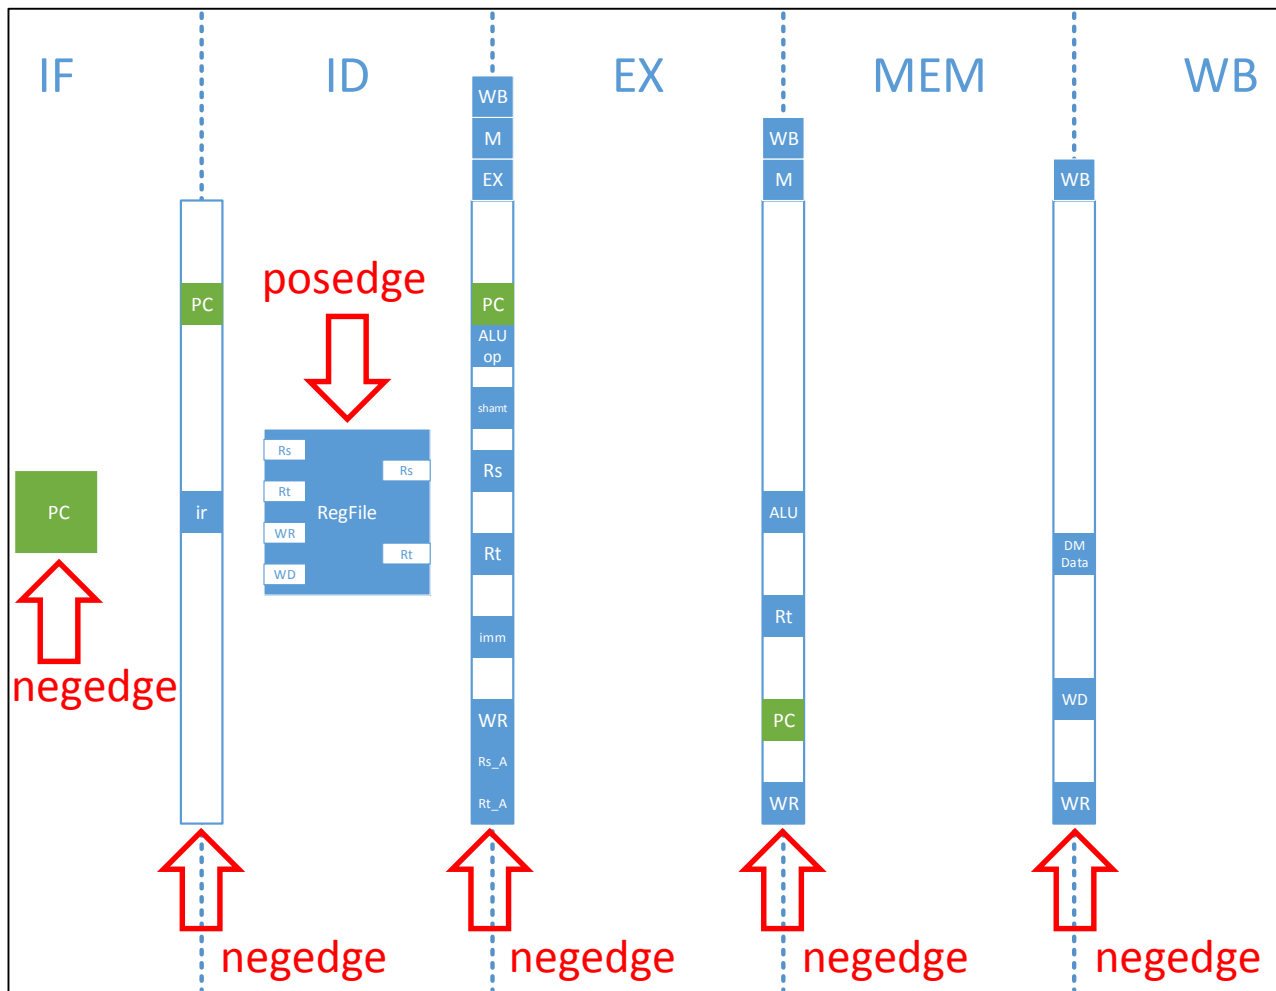

更改你所繳交的作業

作業重點 - Outline

- Clock Trigger
- Forwarding
- Branch Prediction
- Control Hazard & Data Hazard

Clock Trigger

Forwarding

Reading: Chapter 4.7

Branch Prediction

- Always not Taken

Reading: Chapter 4.8

Control Hazard & Data Hazard

- Branch Control Hazard & Load Word Data Hazard

Reading: Chapter 4.8

Q & A time