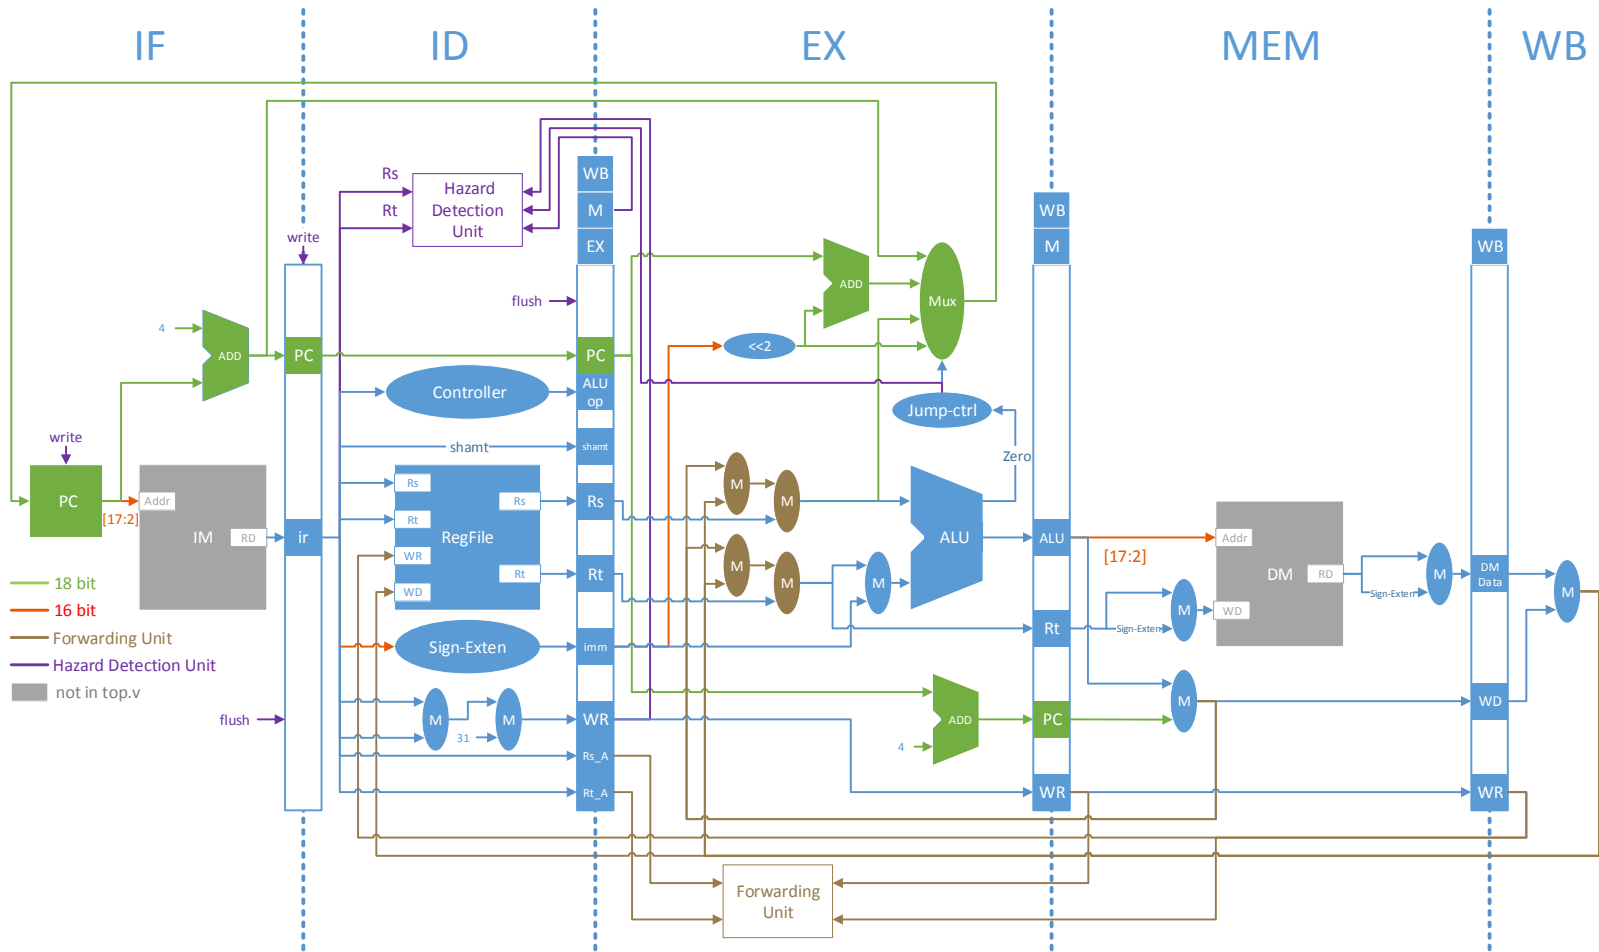

成功大學

National Cheng Kung University

Computer Organization Homework 3

Pipelined CPU Design

Reading: Chapter 4.5 ~ 4.8

General rules for deliverables

- Complete this homework INDIVIDUALLY.
- When submitting your homework, compress all files into a single **zip** file, and upload the compressed file to Moodle.

Figure 1. File hierarchy for homework submission

Deadline

- Due: 5/22(一) PM 9:55

HW3 Pipeline

請去課程網站下載作業相關檔案

繳交狀態

繳交狀態	沒有繳交作業
評分狀態	尚未評分
規定繳交時間	2017年 05月 22日(一) 21:55
剩餘時間	15 日 7 小時

繳交作業

更改你所繳交的作業

作業重點 - Outline

- Clock Trigger
- Forwarding
- Branch Prediction
- Control Hazard & Data Hazard

Clock Trigger

Forwarding

Reading: Chapter 4.7

Branch Prediction

- Always not Taken

Reading: Chapter 4.8

Control Hazard & Data Hazard

- Branch Control Hazard & Load Word Data Hazard

Reading: Chapter 4.8

Q & A time